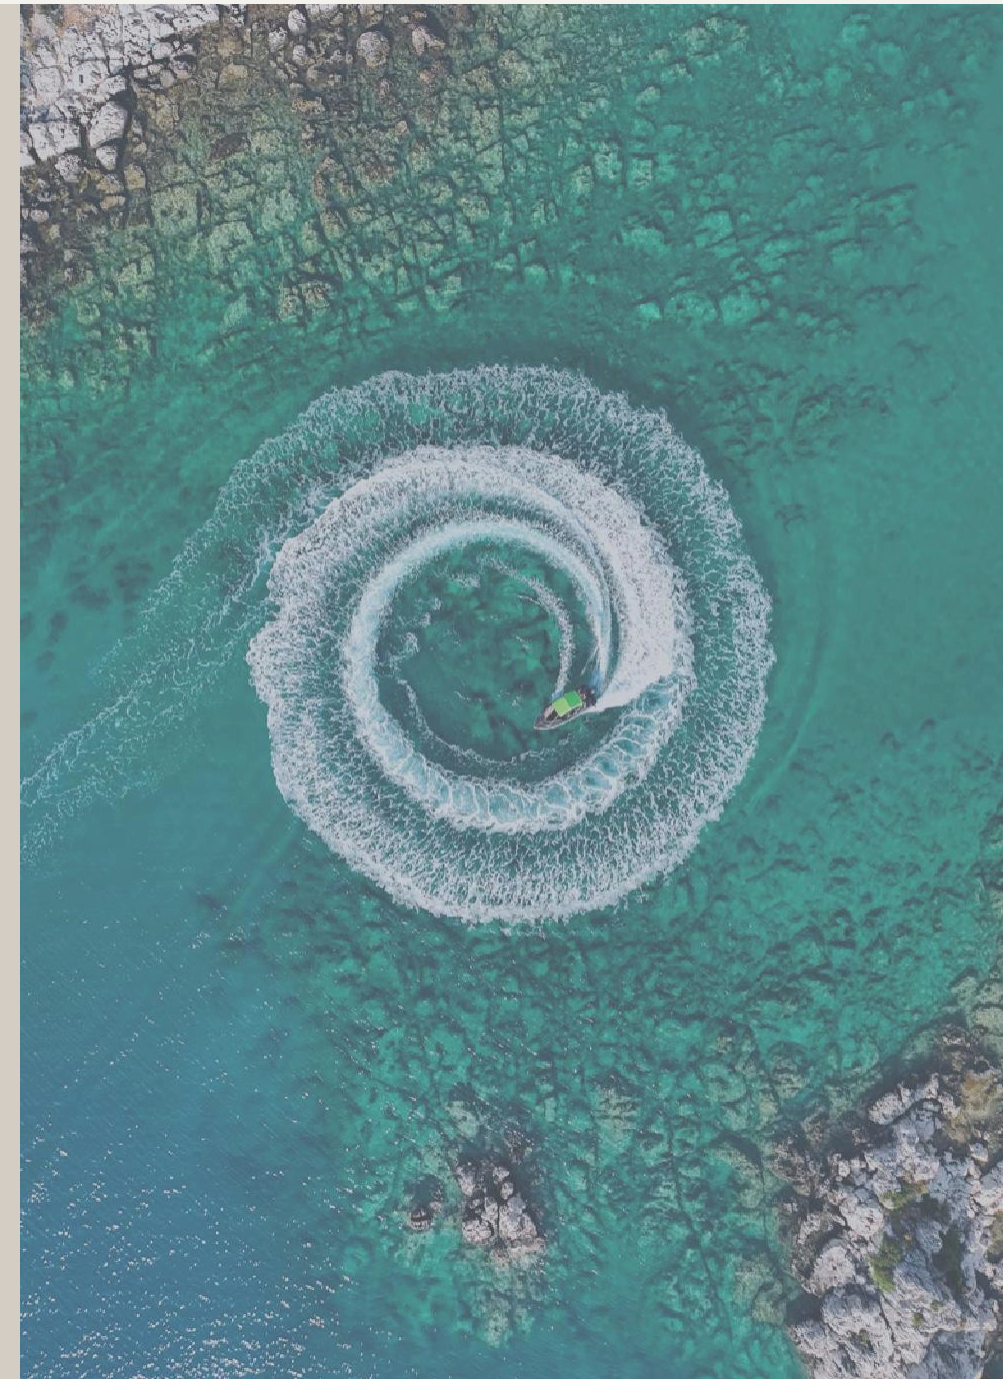

SOBHA SINIYA ISLAND

A TIMELESS QUALITY

Sobha Siniya Island is a captivating destination that harmoniously blends history and ecology, offering a glimpse into the past while embracing the present.

Once adorned with an Eastern Christian Monastery and Bishop's Palace, it holds the prestigious title of being the oldest pearl fishing town in the Persian Gulf which is of great archaeological significance.